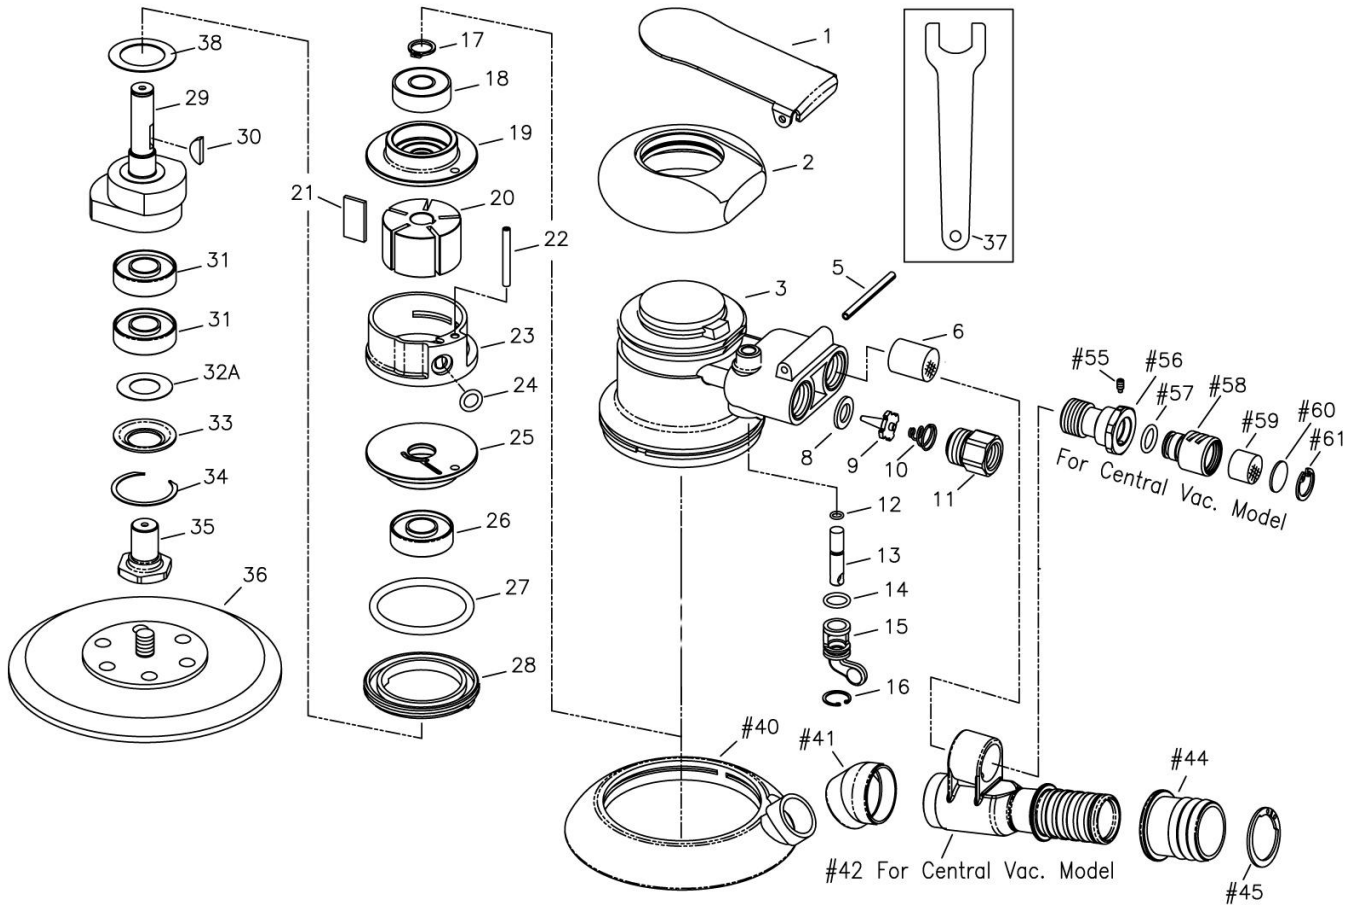

# Air Orbital Sander(Central-Vacuum)

### TECHNICAL DATA

Pad Size inch(mm)	6(152)
Free Speed R.P.M.	12,000
Avg. Air Cons. cfm(l/min)	7.78(220)
Net Weight lbs(kgs)	1.8(0.8)
Air Inlet inch-NPT/PT	1/4
Sound Pressure dB(A)	83
Orbital Dia. mm	5

## PARTS LIST

Index #	Part #	Description	Index #	Part #	Description
1	ZOS-6C-01	Valve Lever	27	ZOS-6C-27	O-Ring
2	ZOS-6C-02	Housing Cover	28	ZOS-6C-28	Retainer Nut
3	ZOS-6C-03	Motor Housing	29	ZOS-6C-29	Shaft
5	ZOS-6C-05	Spring Pin	30	ZOS-6C-30	H/R Key
6	ZOS-6C-06	Muffler	31	ZOS-6C-31	Ball Bearing (2)
8	ZOS-6C-08	Valve Seat	32A	ZOS-6C-32A	Dust Seal
9	ZOS-6C-09	Throttle Valve	33	ZOS-6C-33	Washer
10	ZOS-6C-10	Spring	34	ZOS-6C-34	Snap Ring
11	ZOS-6C-11	Hose Fitting	35	ZOS-6C-35	Pad Retainer
12	ZOS-6C-12	O-Ring	36	ZOS-6C-36	6" Pad
13	ZOS-6C-13	Valve Tappet	37	ZOS-6C-37	Pad Spanner
14	ZOS-6C-14	O-Ring	38	ZOS-6C-38	Felt
15	ZOS-6C-15	Regulator	40	ZOS-6C-40	6" Vac. Shroud
16	ZOS-6C-16	Snap Ring	41	ZOS-6C-41	Vacuum Adapter
17	ZOS-6C-17	Snap Ring	42	ZOS-6C-42	Central Vac. Exhaust Fitting
18	ZOS-6C-18	Ball Bearing	44	ZOS-6C-44	Swivel Hose Adapter
19	ZOS-6C-19	Upper End Plate	45	ZOS-6C-45	Snap Ring
20	ZOS-6C-20	Rotor	55	ZOS-6C-55	Screw (2)
21	ZOS-6C-21	Blade (5)	56	ZOS-6C-56	Central Vac. Retainer
22	ZOS-6C-22	Spring Pin	57	ZOS-6C-57	O-Ring
23	ZOS-6C-23	Cylinder	58	ZOS-6C-58	Swivel Muffler